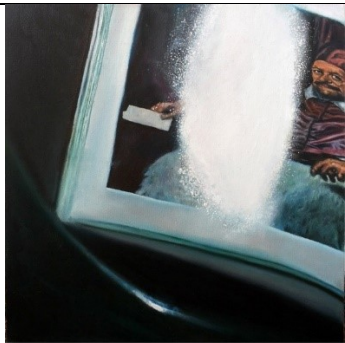

Untitled (Yael)
Oil on canvas
16x16 inch, oil on canvas
\$1800

Diptych
oil on canvas, 2 canvases of
20x16 inch, each.
\$4000

Flash back
40x20 inch, oil on canvas,
\$5000

Self portrait
12x16 inch, oil on
canvas
\$1000

Back flash
12x16 inch, oil on canvas
\$1000

Stranger things
24x32 inch, oil on canvas
\$6000

Light breaks
16x16 inch, oil on canvas
\$1800

Behind the blinds
Oil on canvas
24x36 inch, oil on canvas
\$7000

King size
Oil on canvas
48x36 inch, oil on canvas
\$9200

Untitled (Velazquez)
16x16 inch, oil on canvas
\$1800

Pile
40x20 inch, oil on canvas,
\$5000

Utah Marriage
Oil on canvas
36x48 inch, oil on canvas
\$9200