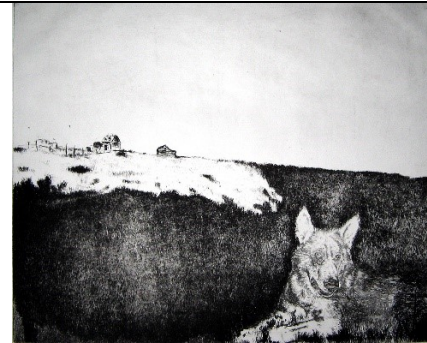

Doron Wolf

Domestic Space -price list

Fall
17x12 inch, etching
\$300

Polish landscape with a dog
17x12 inch, etching
\$300

Polish landscape triptych
27x14 inch, etching
\$450

Untitled
27x23 inch, etching
\$500

Polish landscape with a moon
17x12 inch, etching
\$300

Cher's World
27x23 inch, etching
\$500

Urban landscape
17x12 inch, etching
\$300

Hadar
27x23 inch, etching
\$500

American Landscape
27x23 inch, etching
\$500