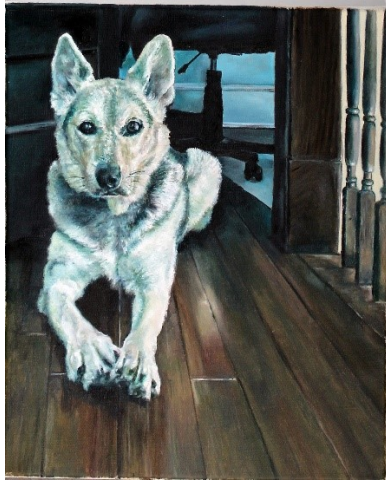

Doron Wolf

Domestic Space -price list

Fall
17x12 inch, etching
\$300

Polish landscape with a dog
17x12 inch, etching
\$300

Polish landscape triptych
27x14 inch, etching
\$450

Untitled
27x23 inch, etching
\$500

Untitled (Madonna and child)
 Oil on canvas
 36x48 inch, oil on canvas
 \$9200

The letter
 Oil on canvas
 48x36 inch, oil on canvas
 \$9000

A dark alley (from the Nazareth postcards series)
 12x10 inch, etching
 \$200

Untitled (Yael)
Oil on canvas
16x16 inch, oil on canvas
\$1800

Diptych
oil on canvas, 2 canvases of
20x16 inch, each.
\$4000

Flash back
40x20 inch, oil on canvas,
\$5000

Self portrait
12x16 inch, oil on
canvas
\$1000