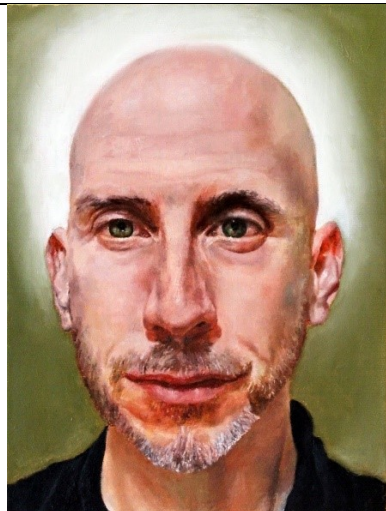

Untitled (Madonna and child)
 Oil on canvas
 36x48 inch, oil on canvas
 \$9200

The letter
 Oil on canvas
 48x36 inch, oil on canvas
 \$9000

A dark alley (from the Nazareth postcards series)
 12x10 inch, etching
 \$200

Untitled (Yael)
Oil on canvas
16x16 inch, oil on canvas
\$1800

Diptych
oil on canvas, 2 canvases of
20x16 inch, each.
\$4000

Flash back
40x20 inch, oil on canvas,
\$5000

Self portrait
12x16 inch, oil on
canvas
\$1000

Back flash
12x16 inch, oil on canvas
\$1000

Stranger things
24x32 inch, oil on canvas
\$6000

Light breaks
16x16 inch, oil on canvas
\$1800

Behind the blinds
Oil on canvas
24x36 inch, oil on canvas
\$7000

King size
Oil on canvas
48x36 inch, oil on canvas
\$9200

Untitled (Velazquez)
16x16 inch, oil on canvas
\$1800

Pile
40x20 inch, oil on canvas,
\$5000

Utah Marriage
Oil on canvas
36x48 inch, oil on canvas
\$9200