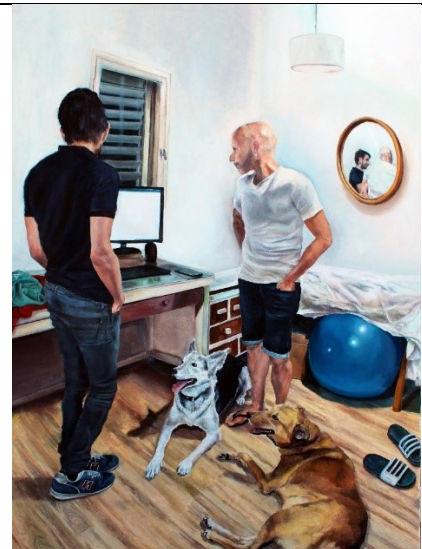

Untitled (Yael)
Oil on canvas
16x16 inch, oil on canvas
\$1800

Diptych
oil on canvas, 2 canvases of
20x16 inch, each.
\$4000

Flash back
40x20 inch, oil on canvas,
\$5000

Self portrait
12x16 inch, oil on
canvas
\$1000

Back flash
12x16 inch, oil on canvas
\$1000

Stranger things
24x32 inch, oil on canvas
\$6000

Light breaks
16x16 inch, oil on canvas
\$1800

Behind the blinds
Oil on canvas
24x36 inch, oil on canvas
\$7000

King size
Oil on canvas
48x36 inch, oil on canvas
\$9200

Untitled (Velazquez)
16x16 inch, oil on canvas
\$1800

Pile
40x20 inch, oil on canvas,
\$5000

Utah Marriage
Oil on canvas
36x48 inch, oil on canvas
\$9200