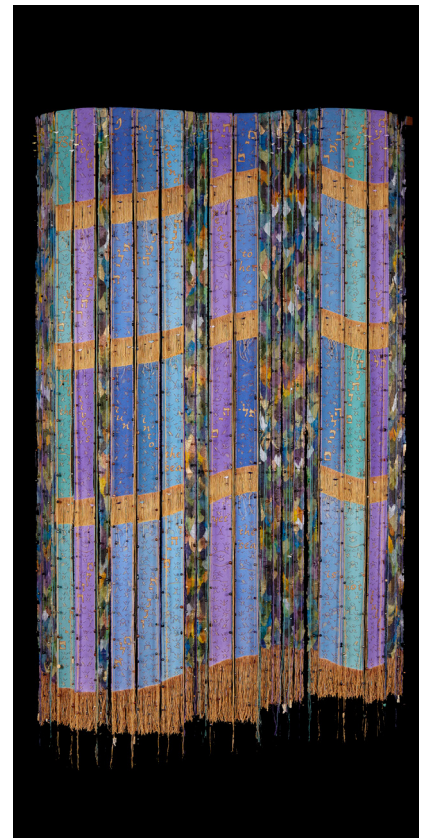

BEKI Art Gallery presents

Peace like a River
detail above, full work below

On Wings of Prayer *Unweavings*®

fiber and mixed media works by
Laurie Wohl

March 3 - May 13, 2015

**Conversations
with the Artist
Shabbat April 18
12:45 pm**